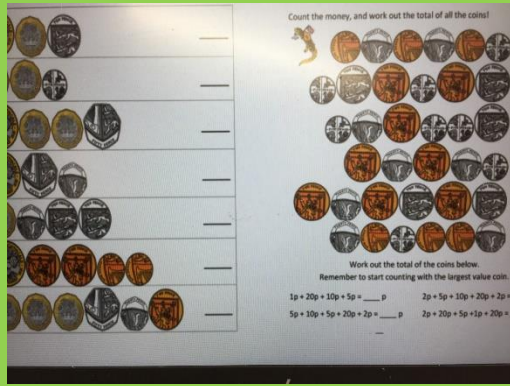

**Understanding measurement and encouraging social responsibility**

**Solving puzzles**

# Maths Week Scotland at Breakfast Club

**Dominoes fun – patterns and strategies**

**Estimation skills**